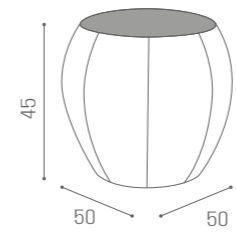

ARIZONA
MB/S102

MONTANA
MB/S112

TEXAS
MB/S122

RODEO
MB/S132

DIVINE
MB/S162