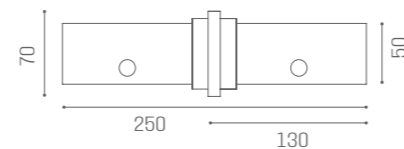

MANICURE ALLURE

MANICURE ALLURE

MB/MT120

MB/MT122

MB/MT121
EXTRACTOR
FAN 30W

MB/MT123
EXTRACTOR
FAN 30W

MB/MT124
EXTRACTOR
FAN 60W

MB/MT125
EXTRACTOR
FAN 60W