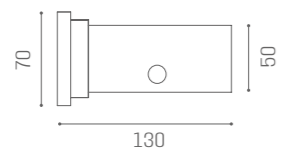

MANICURE ALLURE

MANICURE ALLURE

MB/MT120

MB/MT122

MB/MT121
EXTRACTOR
FAN 30W

MB/MT123
EXTRACTOR
FAN 30W

MB/MT124
EXTRACTOR
FAN 60W

MB/MT125
EXTRACTOR
FAN 60W